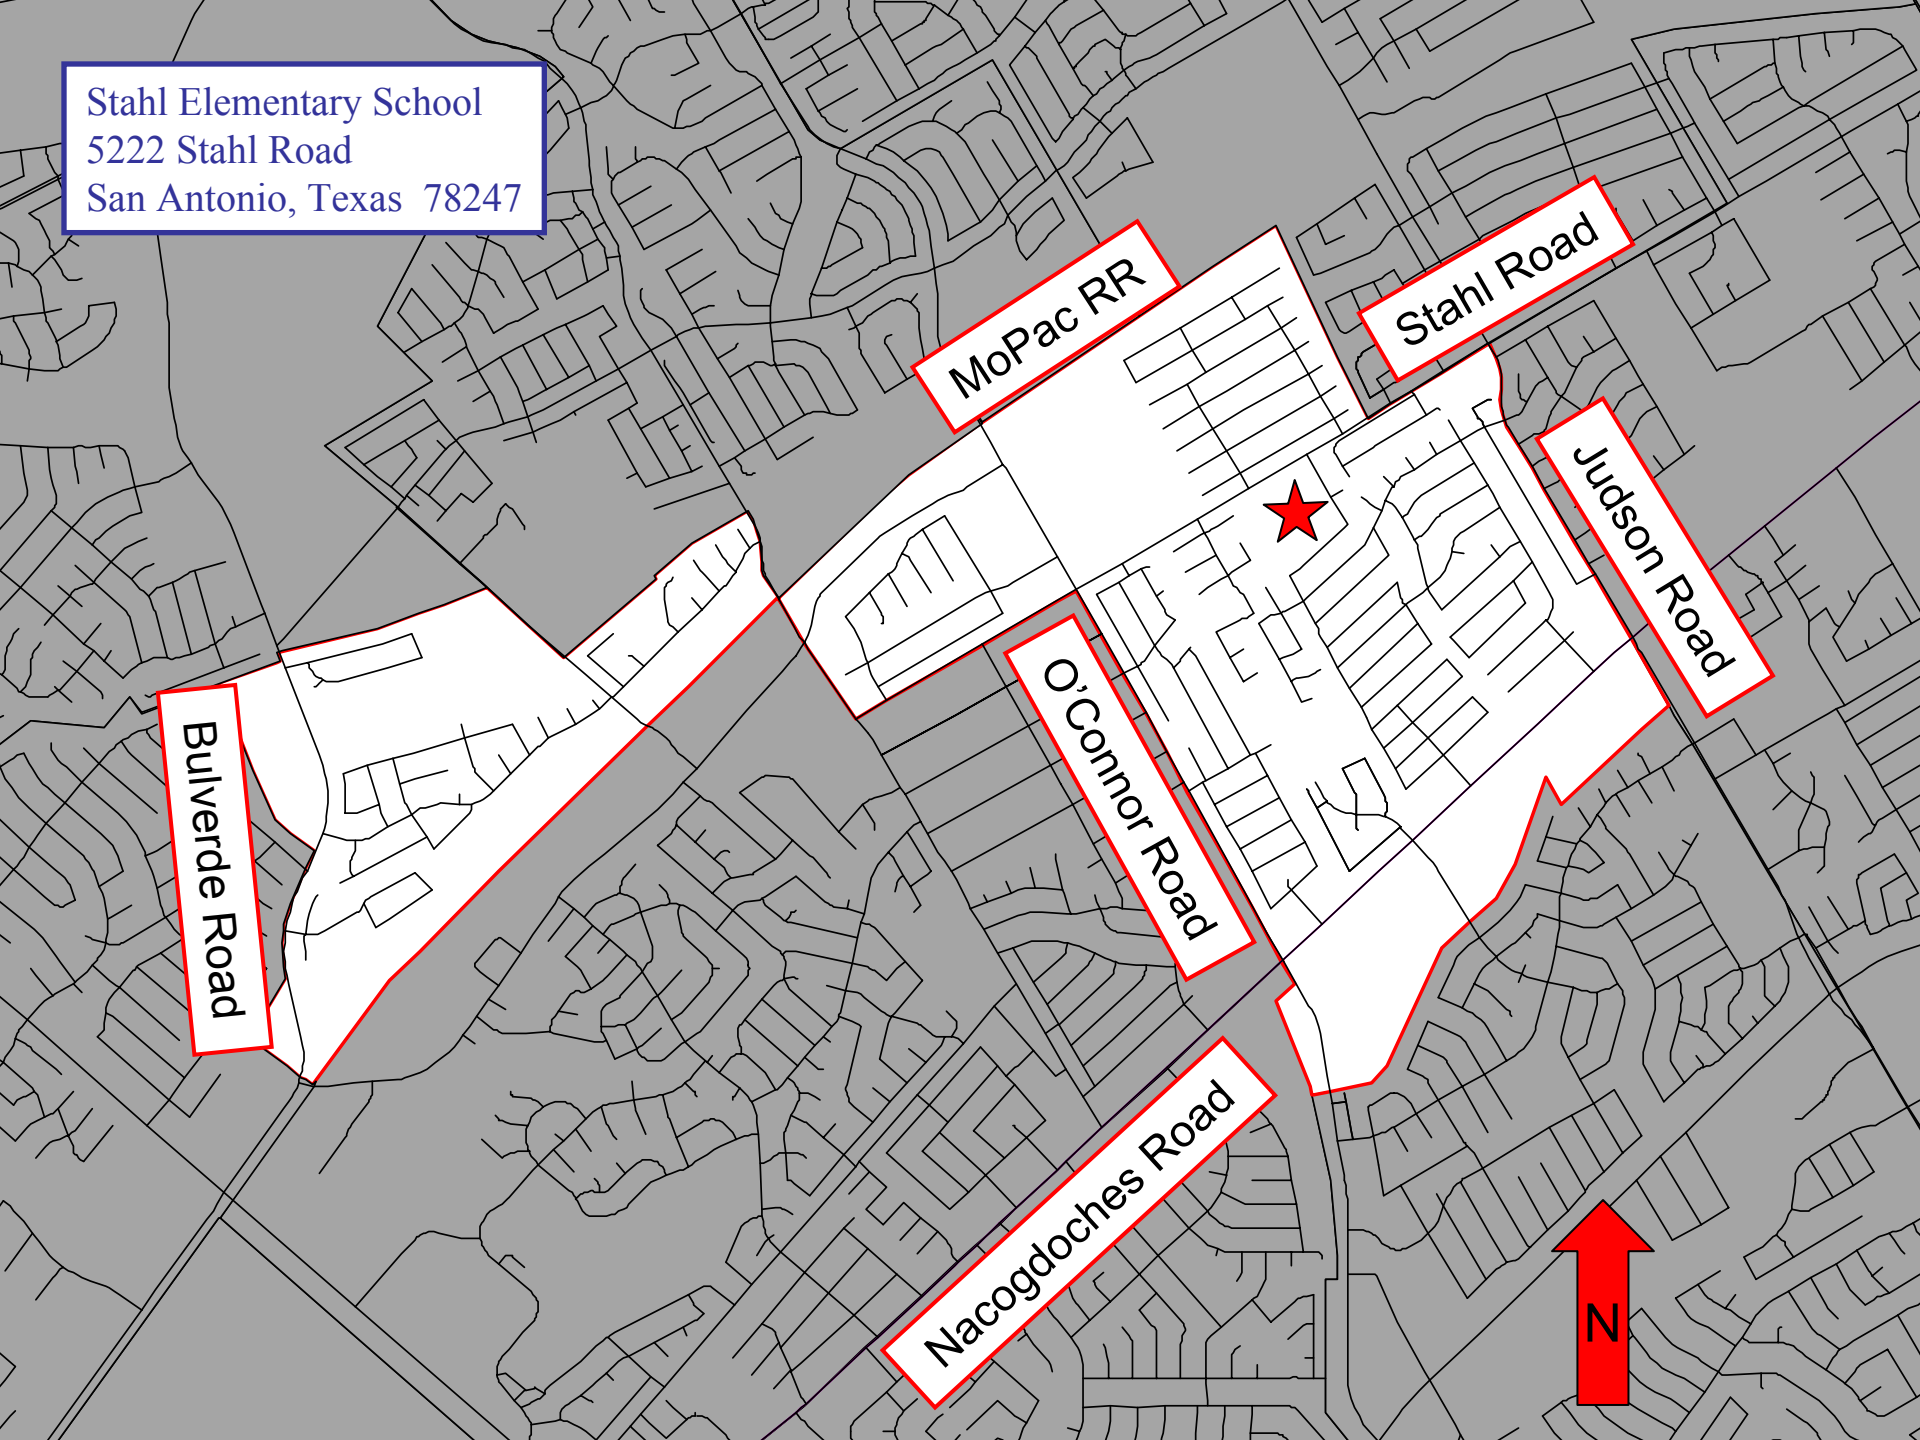

Stahl Elementary School  
5222 Stahl Road  
San Antonio, Texas 78247

Bulverde Road

MOPac RR

Stahl Road

Judson Road

O'Connor Road

Nacogdoches Road