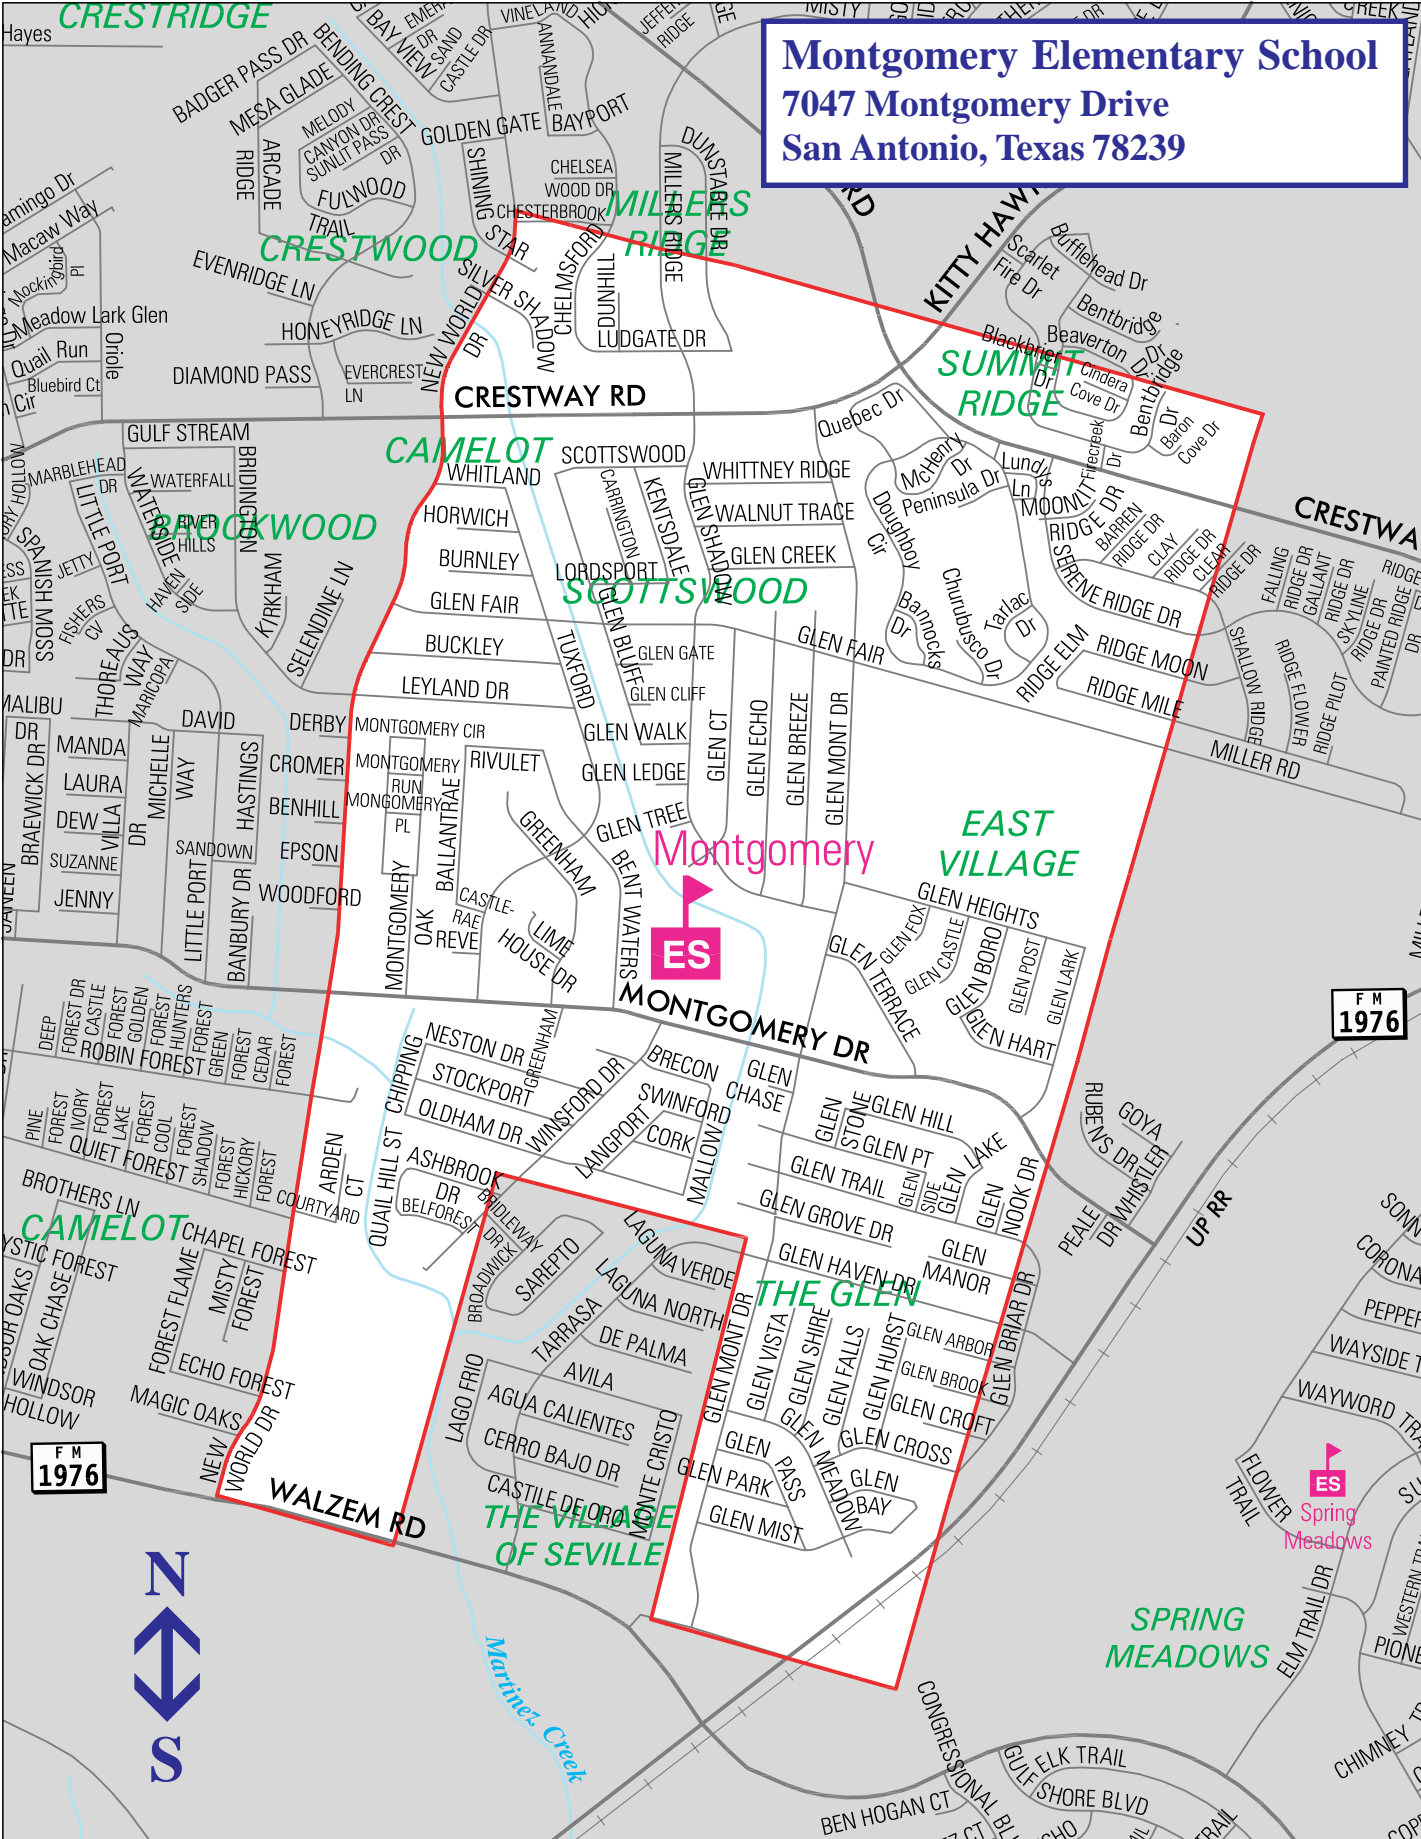

Montgomery Elementary School
7047 Montgomery Drive
San Antonio, Texas 78239

Montgomery
ES

ES
Spring Meadows

FM 1976

FM 1976