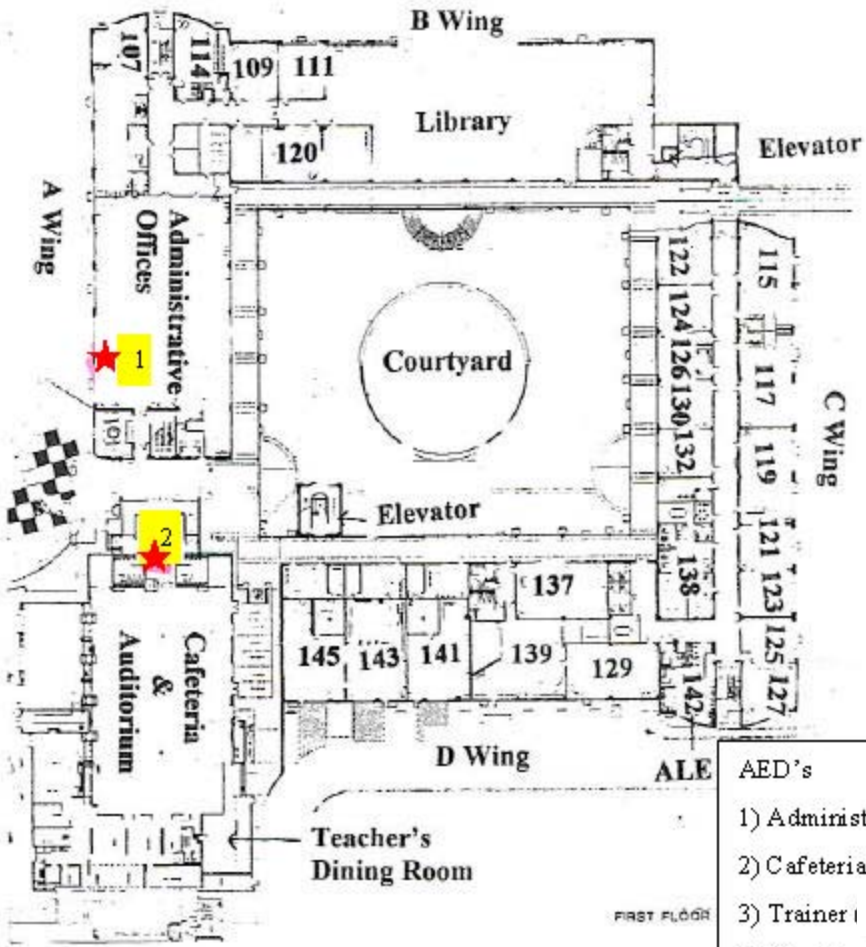

Douglas MacArthur High School

NORTH EAST INDEPENDENT SCHOOL DISTRICT

2923 BITTERS ROAD · SAN ANTONIO, TEXAS 78217

PARKING

Front Entrance

1st Floor

- AED's
- 1) Administration
 - 2) Cafeteria/Auditorium (Entrance)
 - 3) Trainer
 - 4) Head Coach

ATHLETICS
SECOND FLOOR PLAN