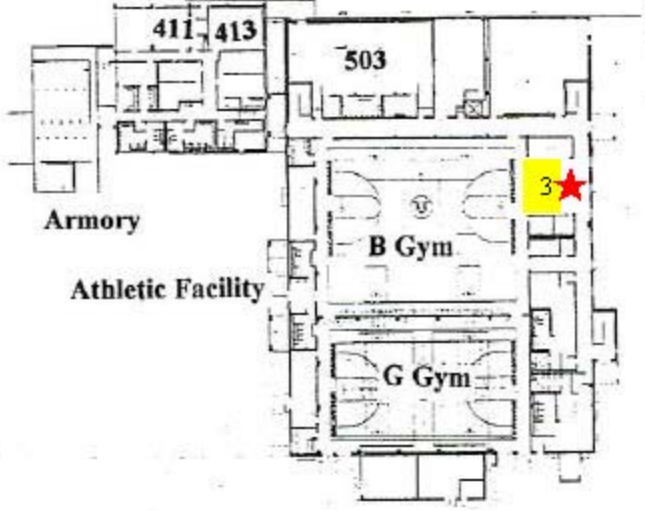

Douglas MacArthur High School

NORTH EAST INDEPENDENT SCHOOL DISTRICT

2923 BITTERS ROAD · SAN ANTONIO, TEXAS 78217

PARKING

Front Entrance

1st Floor

- AED's
- 1) Administration
 - 2) Cafeteria/Auditorium (Entrance)
 - 3) Trainer
 - 4) Head Coach

ATHLETICS
SECOND FLOOR PLAN