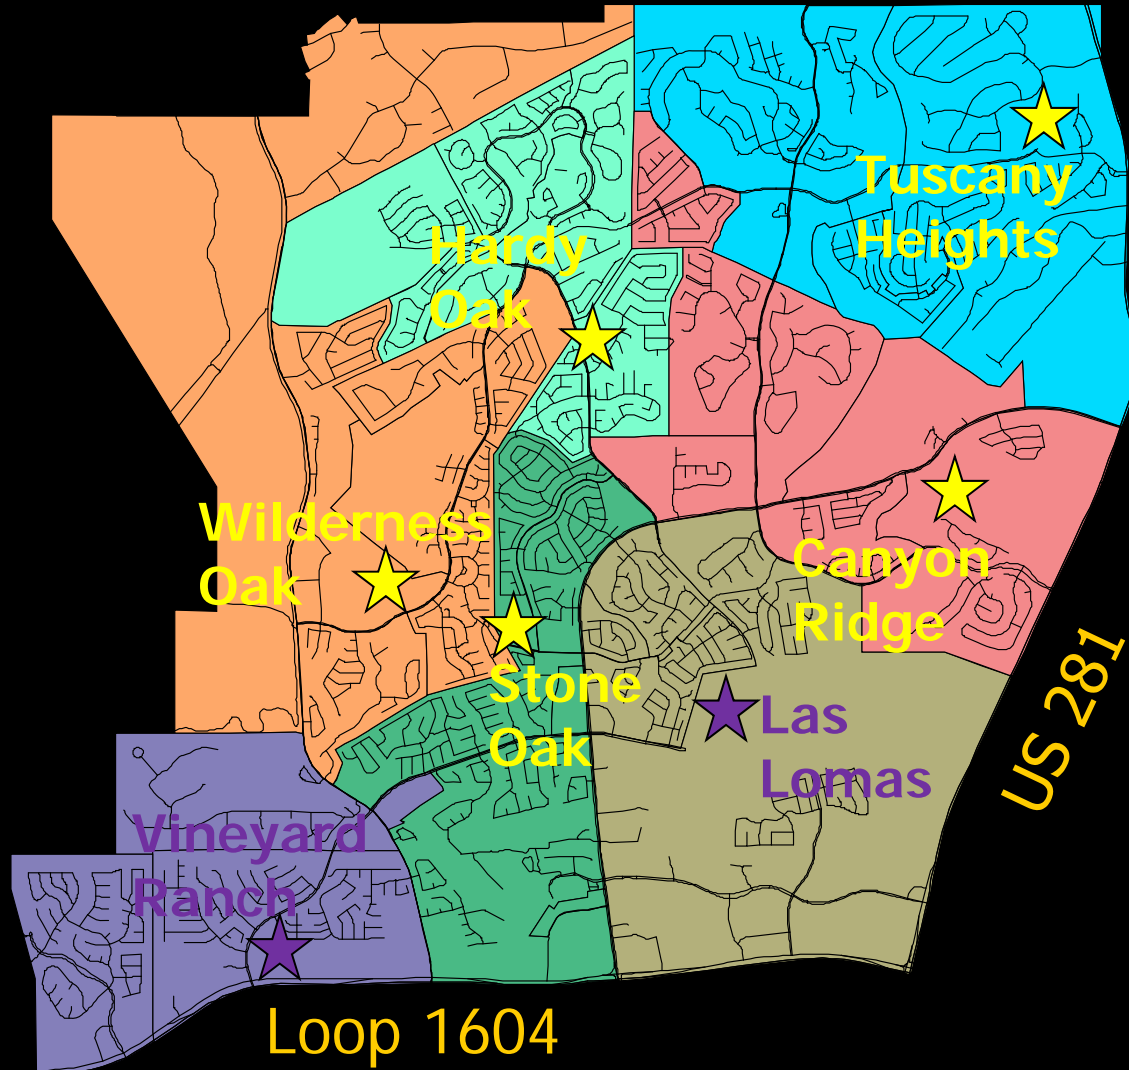

# Adopted Elementary Boundaries: Las Lomas & Vineyard Ranch

December 12, 2011  
Prepared by Anthony A. Athens III  
Director of Planning

# Elementary Boundaries Adopted For Fall 2012

# Adopted Elementary Boundaries: Summary Of Moved Areas

- **WILDERNESS OAK TO VINEYARD RANCH**
  - Costa Bella
  - Greystone
  - The Marquis
  - Rogers Ranch
  - Stone Manor
  - The Vineyard
  - Vineyard Springs
- **CANYON RIDGE TO LAS LOMAS**
  - Champion Springs
  - Evans Ranch (U/C)
  - Iron Mountain Ranch
  - Las Lomas
  - The Lodge
  - Mission Hills
  - The Montecristo
  - The Ridge at Stone Oak
- **STONE OAK TO LAS LOMAS**
  - The Glen at Stone Oak
  - The Hills of Stone Oak & Stone Creek
  - Knights Cross
  - Stone Canyon
- **HARDY OAK TO WILDERNESS OAK**
  - The Forest at Stone Oak
  - Remington Heights
- **HARDY OAK TO CANYON RIDGE**
  - Canyon Rim