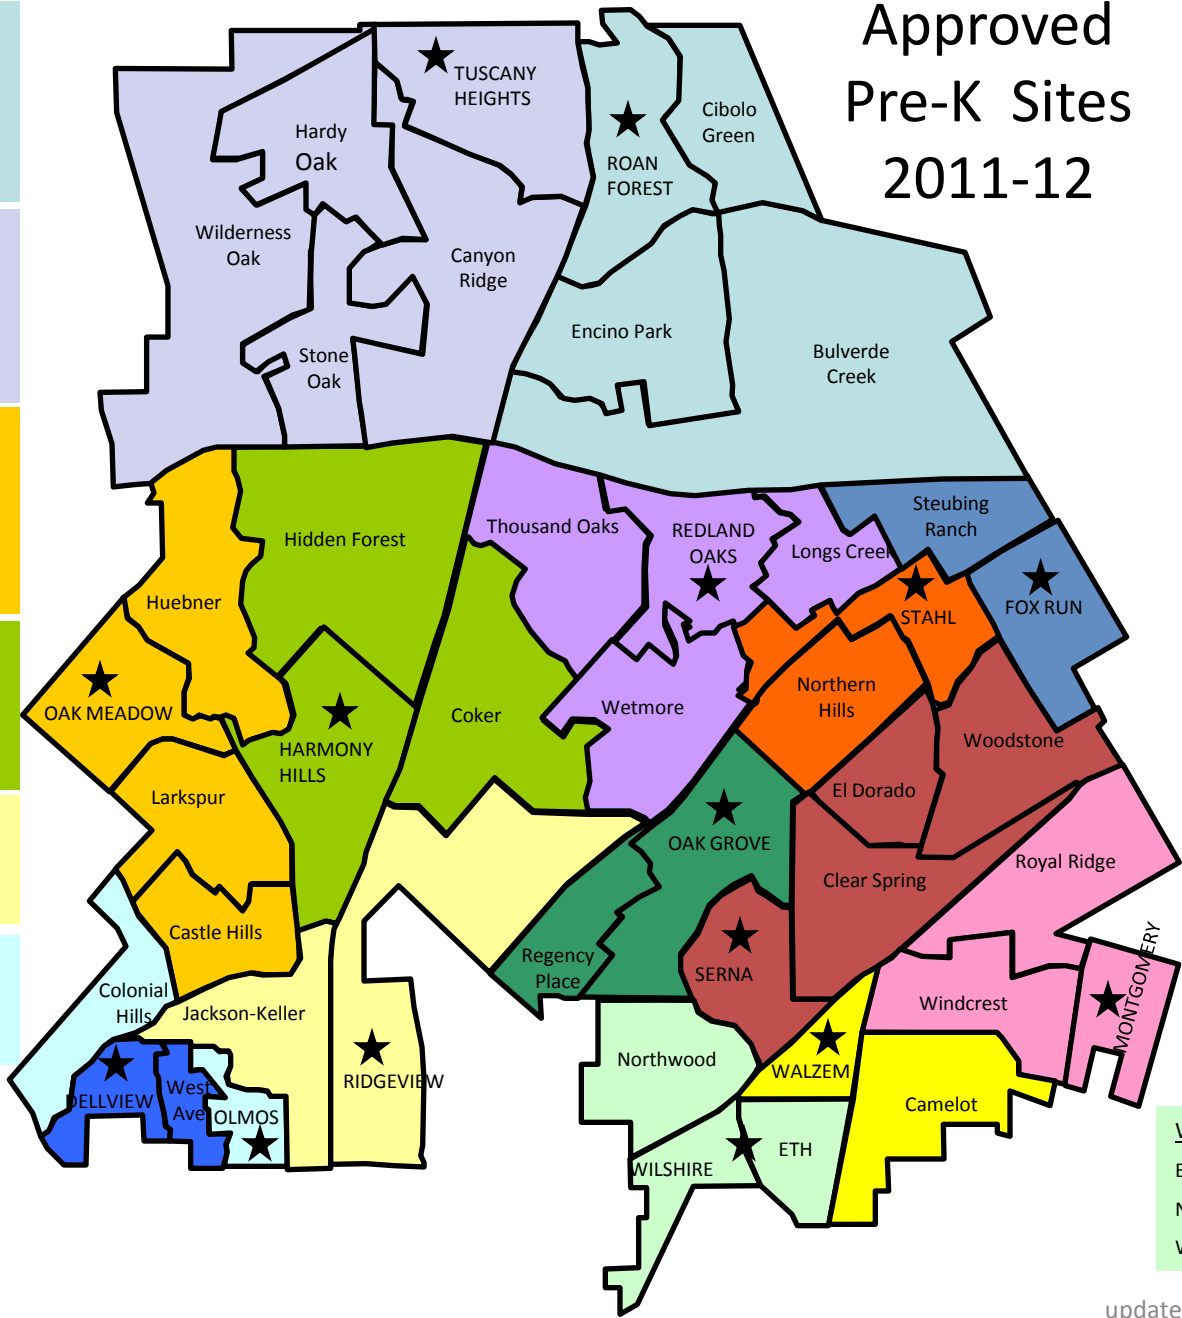

Approved Pre-K Sites 2011-12

- ROAN FOREST**
Bulverde Creek
Cibolo Green
Encino Park
Roan Forest
- TUSCANY HEIGHTS**
Canyon Ridge
Hardy Oak
Stone Oak
Tuscany Heights
Wilderness Oak
- OAK MEADOW**
Castle Hills
Huebner
Larkspur
Oak Meadow
- HARMONY HILLS**
Coker
Harmony Hills
Hidden Forest
- RIDGEVIEW**
Jackson-Keller
Ridgeview
- OLMOS**
Colonial Hills
Olmos
- DELLVIEW**
Dellview
West Ave

- REDLAND OAKS**
Longs Creek
Redland Oaks
Thousand Oaks
Wetmore
- STAHL**
Northern Hills
Stahl
- FOX RUN**
Fox Run
Steubing Ranch
- OAK GROVE**
Oak Grove
Regency Place
- SERNA**
Clear Spring
El Dorado
Serna
Woodstone
- MONTGOMERY**
Montgomery
Royal Ridge
Windcrest
- WALZEM**
Camelot
Walzem
- WILSHIRE/ETH SHARED**
East Terrell Hills (Bilingual only)
Northwood
Wilshire