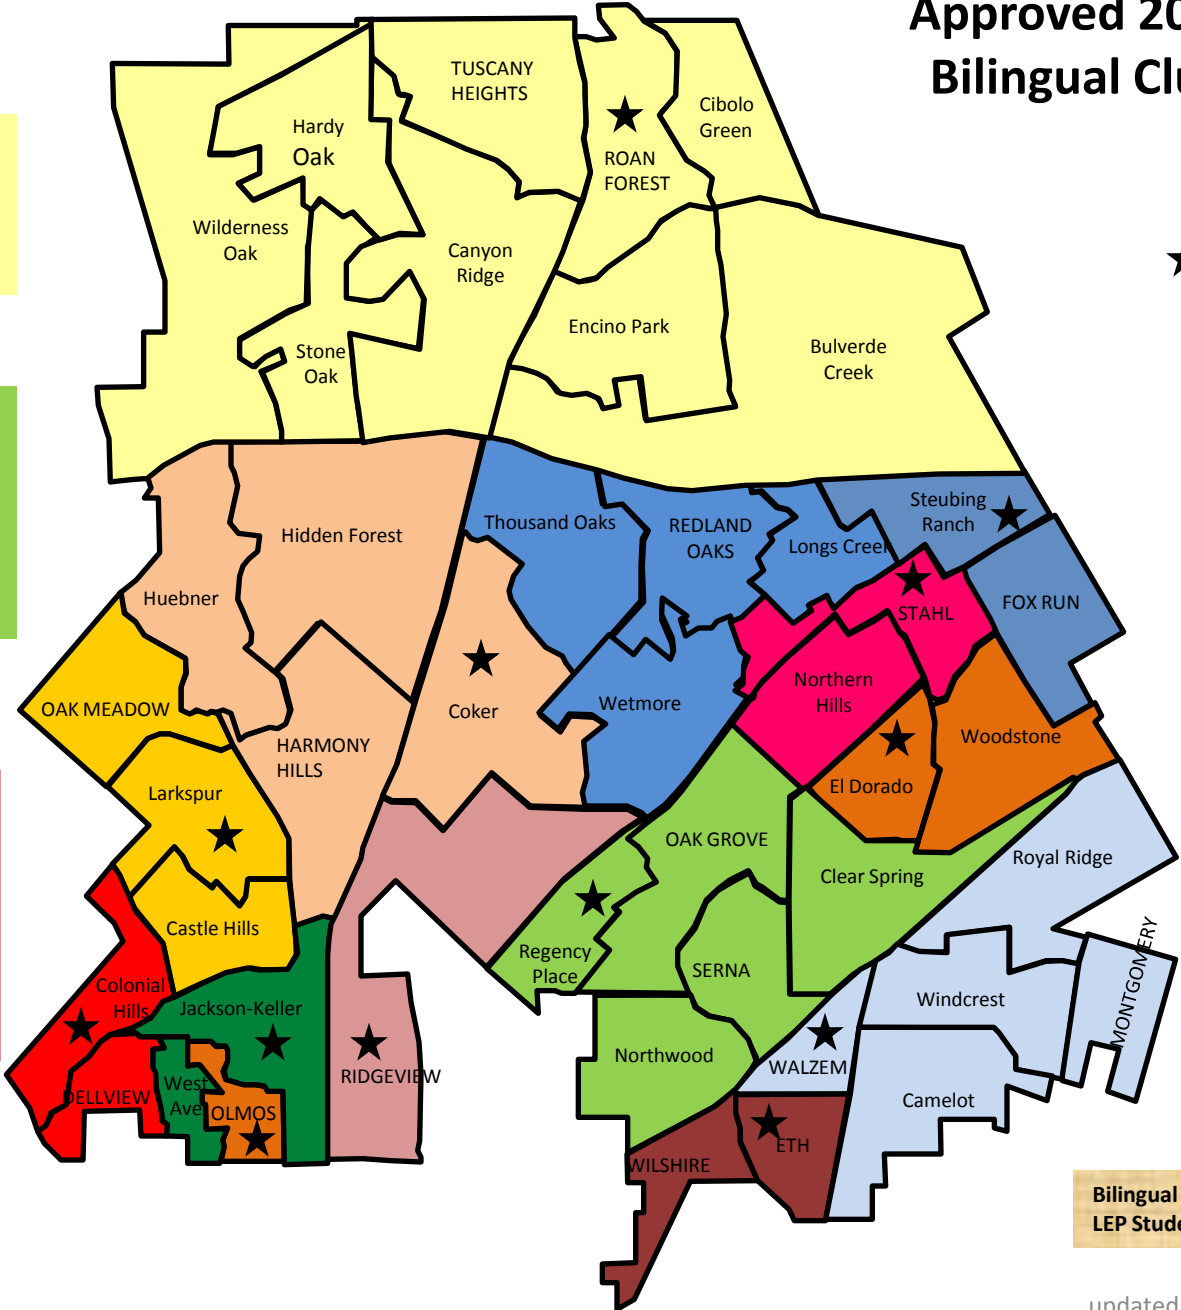

Approved 2011-12 Bilingual Clusters

★ **Dual Language – K-5**
Colonial Hills

★ **Dual Language – K-3**
El Dorado
Larkspur
Olmos
Regency Place
Ridgeview

★ **Dual Language - K-2**
Coker
East Terrell Hills
Jackson-Keller
Stahl
Stuebing Ranch
Walzem

★ **Dual Language – K-2**
Roan Forest (3-5)
Bilingual at Steubing Ranch (east of 281) or Coker (west of 281)
Bulverde Creek
Canyon Ridge
Cibolo Green
Encino Park
Roan Forest
Stone Oak
Tuscany Heights
Wilderness Oak